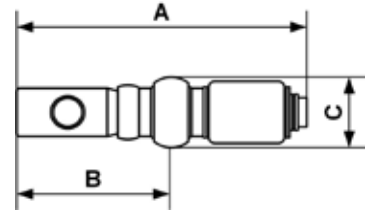

REGULAR QUICK COUPLING - 3/8" INDUSTRIAL PROFILE

Hose stem swivel coupler

Profile : ISO 6150B

Min/max operating pressure	Flow rate at 87 psi	ID passage	Temperature min/max
0 / 174 psi	69 CFM	3/8"	5 / 158 °F

Part number	For hose ID	Net weight (Kg)	Dim. A (inch)	Dim. B (inch)	Dim. C (inch)
IRC 081806FA	1/4"	0,301	7.28	2.68	1.42
IRC 081810FA	3/8"	0,277	7.29	2.7	1.57
IRC 081813FA	1/2"	0,283	7.29	2.7	1.57